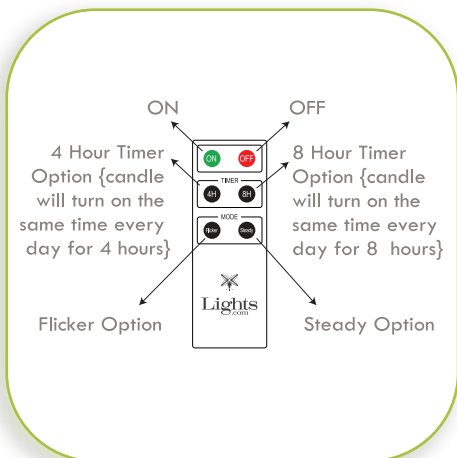

### BATTERY INSTALLATION

The candles each work with 2 x C batteries (not included). The battery compartment is located on the bottom of the candle. To install new batteries, remove the panel on the bottom. Batteries should be inserted with the correct polarity as indicated (+/-) and secure battery compartment before use.

2

**SWITCH OPTIONS**

The ON/OFF/TIMER switch is located on the bottom of the candle, below the battery compartment. To use the timer mode, move the switch to "TIMER" at your desired time. The timer will remain on for 6 hours and will turn on and off at the same time each day once set. To maximize battery life, manually turn off the candle at the switch during long periods of non-use.

3

**REMOTE FUNCTIONS**

The candle can also be controlled with the included remote control. The candle switch must be turned to "ON" in order for the remote control to function.

**! WARNING**

- **INGESTION HAZARD:** This product contains a button cell or coin battery.
- **DEATH** or serious injury can occur if ingested.
- A swallowed button cell or coin battery can cause **INTERNAL CHEMICAL BURNS** in as little as **2 HOURS**.
- Keep new and used batteries **OUT OF REACH OF CHILDREN**.
- **SEEK IMMEDIATE MEDICAL ATTENTION** if a battery is suspected to be swallowed or inserted inside any part of the body.