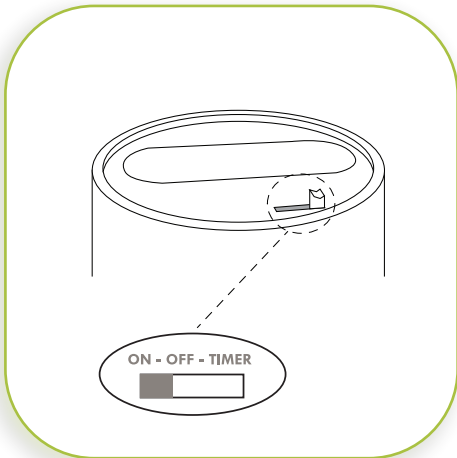

2

SWITCH OPTIONS

The ON/OFF/TIMER switch is located on the bottom of the candle, below the battery compartment. To use the timer mode, move the switch to "TIMER" at your desired time. The timer will remain on for 6 hours and will turn on and off at the same time each day once set. To maximize battery life, manually turn off the candle at the switch during long periods of non-use.