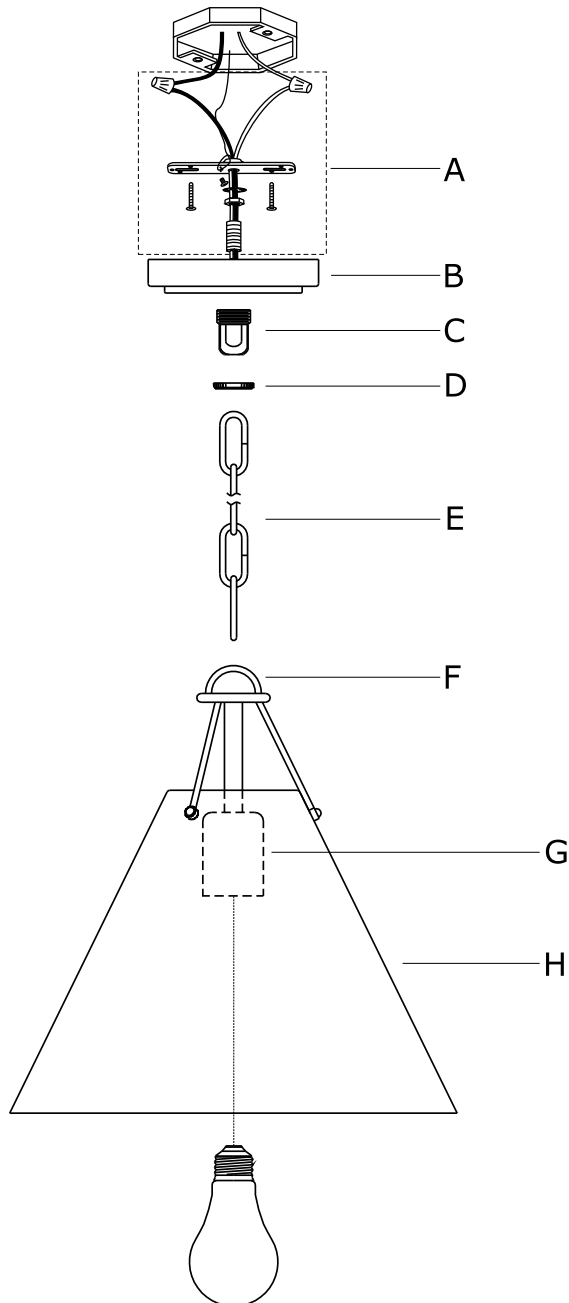

ASSEMBLY INSTRUCTION
 BOWIE SMALL METAL PENDANT
 MODEL NO. LC005555
 LC005556, LC005557, LC005558

All electrical components must be installed by a licensed electrician in accordance with the National Electric Code and the appropriate local electrical codes.

You will need 1-Medium Base Bulb 60 Watts Recommended 100 Watts Max.
 USE LED BULBS FOR EXTENDED USE
 This fixture is Damp Rated

HOW TO INSTALL

1. Determine the preferred hanging height and adjust the chain required.
2. Install the fixture onto outlet box.
3. Install the bulb (not included) into socket.

PART NUMBER

- A. (1)-Mounting hardware
- B. (1)-Metal shade
- C. (1)-Canopy W5"xH1"
- D. (1)-Collar Loop
- E. (1)-Collar ring
- F. (1)-Chain -L72", 3.8mm thick
- G. (1)-Loop
- H. (1)-Socket

WARNING: This product can expose you to Lead which is known to the state of California to cause cancer and/or birth defects or reproductive harm. For more information go to www.P65Warnings.ca.gov