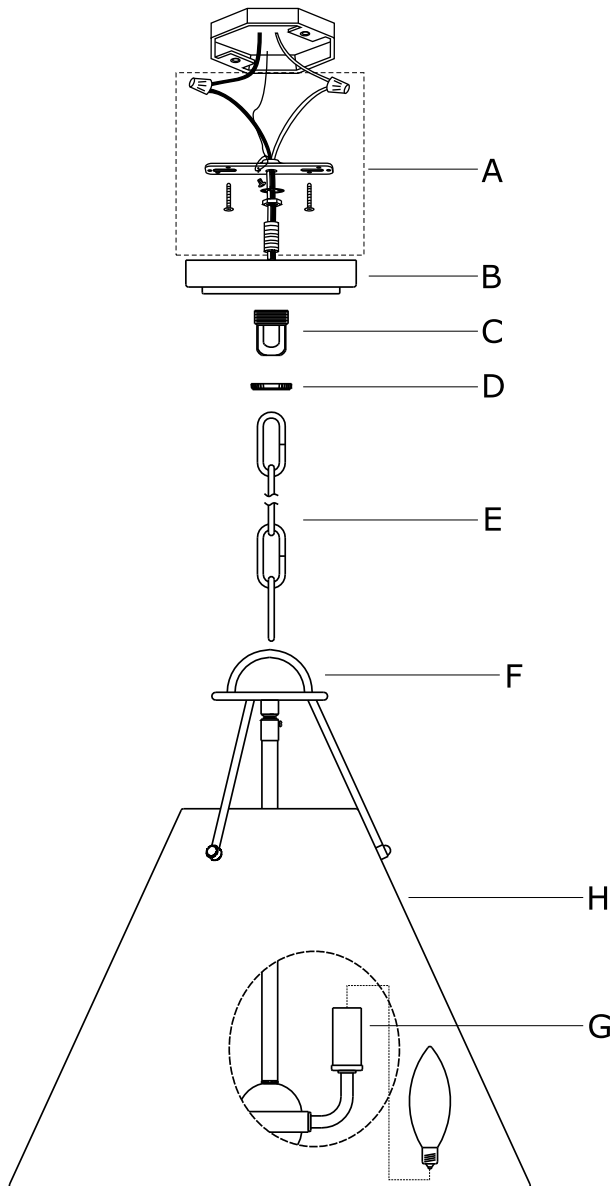

ASSEMBLY INSTRUCTION
 BOWIE MEDIUM METAL PENDANT
 MODEL NO. LC005559
 LC005560, LC005561, LC005562

All electrical components must be installed by a licensed electrician in accordance with the National Electric Code and the appropriate local electrical codes.

You will need 3-candelabra Base Bulb
 40 Watts Recommended 60 Watts Max.
 USE LED BULBS FOR EXTENDED USE
 This fixture is Damp Rated

HOW TO INSTALL

1. Determine the preferred hanging height and adjust the chain required.
2. Install the fixture onto outlet box.
3. Install the bulb (not included) into socket.

PART NUMBER

- A. (1)-Mounting hardware
- B. (1)-Canopy W5"xH1"
- C. (1)-Collar Loop
- D. (1)-Collar ring
- E. (1)-Chain -L72", 3.8mm thick
- F. (1)-Loop
- G. (1)-Socket
- H. (1)-Metal shade